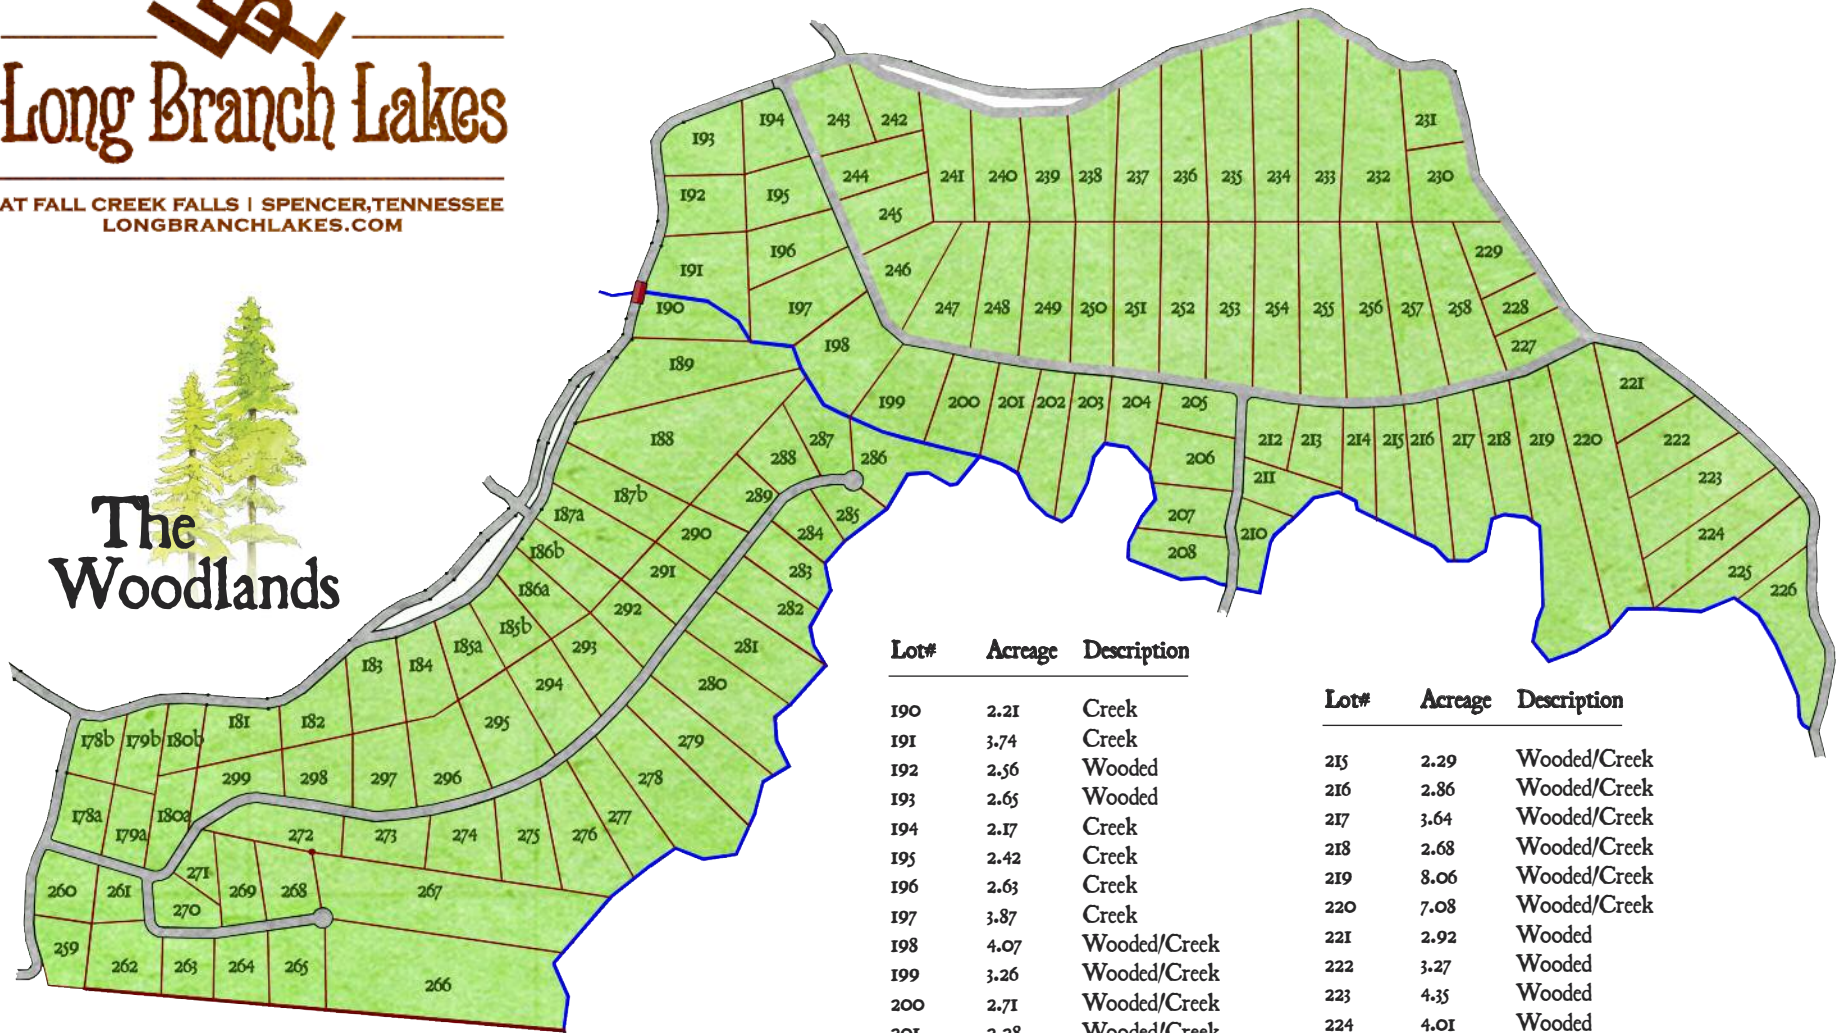

# Long Branch Lakes

AT FALL CREEK FALLS | SPENCER, TENNESSEE  
[LONGBRANGLAKES.COM](http://longbranchlakes.com)

Lot#	Acreage	Description	Lot#	Acreage	Description
178A	1.92	Wooded/Pasture	184	2.28	Wooded/Pasture
178B	1.59	Wooded/Pasture	185A	2.05	Wooded/Pasture
179A	1.74	Wooded	185B	2.01	Wooded/Pasture
179B	1.86	Wooded	186A	2	Wooded/Pasture
180A	1.85	Wooded	186B	2.25	Wooded/Pasture
180B	1.42	Wooded	187A	2.7	Wooded
181	2.23	Wooded	187B	3.26	Wooded
182	2.25	Wooded	188	8.02	Creek
183	2.5	Wooded	189	5.61	Creek

Lot#	Acreage	Description
190	2.21	Creek
191	3.74	Creek
192	2.56	Wooded
193	2.65	Wooded
194	2.17	Creek
195	2.42	Creek
196	2.63	Creek
197	3.87	Creek
198	4.07	Wooded/Creek
199	3.26	Wooded/Creek
200	2.71	Wooded/Creek
201	2.28	Wooded/Creek
202	2.83	Wooded/Creek
203	2.58	Wooded/Creek
204	2.01	Wooded/Creek
205	2.03	Wooded
206	2.3	Wooded/Creek
207	2.07	Wooded/Creek
208	2.29	Wooded/Creek
210	1.68	Wooded/Creek
211	1.7	Wooded/Creek
212	1.69	Wooded
213	2.03	Wooded
214	1.79	Wooded/Creek

Lot#	Acreage	Description
215	2.29	Wooded/Creek
216	2.86	Wooded/Creek
217	3.64	Wooded/Creek
218	2.68	Wooded/Creek
219	8.06	Wooded/Creek
220	7.08	Wooded/Creek
221	2.92	Wooded
222	3.27	Wooded
223	4.35	Wooded
224	4.01	Wooded
225	3.52	Wooded/Creek
226	3.63	Wooded/Creek
227	1.57	Wooded
228	1.44	Wooded
229	2.06	Wooded
230	2.87	Wooded
231	2.21	Wooded
232	5.67	Wooded
233	4.96	Wooded
234	4.87	Wooded
235	4.77	Wooded
236	3.96	Wooded

# Long Branch Lakes

AT FALL CREEK FALLS | SPENCER, TENNESSEE  
[longbranchlakes.com](http://longbranchlakes.com)