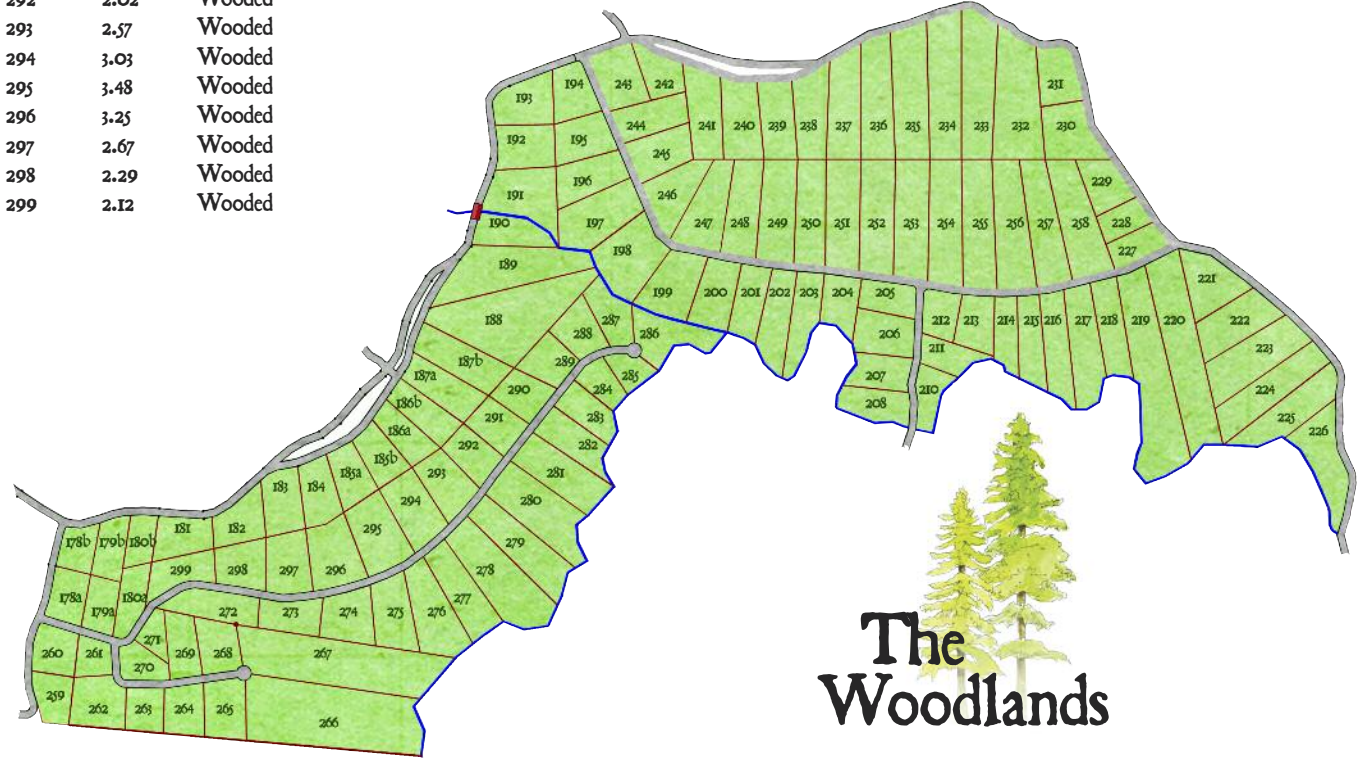

Lot#	Acreage	Description
190	2.21	Creek
191	3.74	Creek
192	2.56	Wooded
193	2.65	Wooded
194	2.17	Creek
195	2.42	Creek
196	2.63	Creek
197	3.87	Creek
198	4.07	Wooded/Creek
199	3.26	Wooded/Creek
200	2.71	Wooded/Creek
201	2.28	Wooded/Creek
202	2.83	Wooded/Creek
203	2.58	Wooded/Creek
204	2.01	Wooded/Creek
205	2.03	Wooded
206	2.3	Wooded/Creek
207	2.07	Wooded/Creek
208	2.29	Wooded/Creek
210	1.68	Wooded/Creek
211	1.7	Wooded/Creek
212	1.69	Wooded
213	2.03	Wooded
214	1.79	Wooded/Creek

Lot#	Acreage	Description
215	2.29	Wooded/Creek
216	2.86	Wooded/Creek
217	3.64	Wooded/Creek
218	2.68	Wooded/Creek
219	8.06	Wooded/Creek
220	7.08	Wooded/Creek
221	2.92	Wooded
222	3.27	Wooded
223	4.35	Wooded
224	4.01	Wooded
225	3.52	Wooded/Creek
226	3.63	Wooded/Creek
227	1.57	Wooded
228	1.44	Wooded
229	2.06	Wooded
230	2.87	Wooded
231	2.21	Wooded
232	5.67	Wooded
233	4.96	Wooded
234	4.87	Wooded
235	4.77	Wooded
236	3.96	Wooded

# Long Branch Lakes

AT FALL CREEK FALLS | SPENCER, TENNESSEE  
[longbranchlakes.com](http://longbranchlakes.com)

## The Woodlands